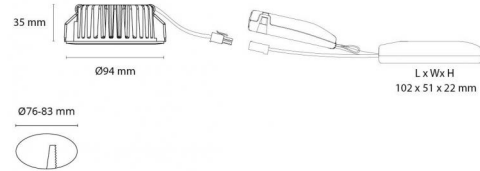

Mounting/Connection

Mounting: Recessed, Indoor / Outdoor
 Plug: Screwless terminal block
 Max. luminaires per circuit breaker: B10: 77, B16: 123, C10: 77, C16: 123

Dimensions (mm)

Height (H): 37
 Diameter (D): 94
 Cut-out: 76
 Ceiling void depth: 35
 Distance to flammable materials: 0mm
 Weight (brutto/netto): 0.48 / 0.4

Packaging

Packing dimensions: 115 x 100 x 95

7 0 2 1 9 8 9 0 4 3 2 3 2