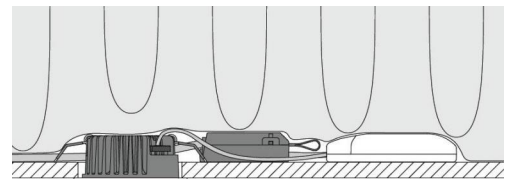

UniLED IsoSafe Airtight Black 630lm 3000K Ra 98 Trailing edge dimming

Article code: **904323**
EAN: 7021989043232

Electrical

Wattage: 7W
System wattage: 8.5W
Voltage: 230V

Light technic

Type of light source: LED (not exchangeable)
Socket: CoB Holder
Light source included: Yes
Luminous flux: 630lm
Efficacy: 74 lm/W
Colour temperature: 3000K
Colour rendering (CRI): Ra 98
MacAdams factor: SDCM: 2
Lifetime: L90/B10>50,000
Light distribution: Direct
Optic: Reflector
Beam angle: 42°

Control/Dimming

Type: Trailing edge dimming

Protection

Luminaire class: Class II SELV

Energy and approvals

Energy class (2021-): F

Materials and finish

Housing: Aluminium
Colour: Black (RAL 9004)
Optics: Tempered glass

Mounting/Connection

Mounting: Recessed, Indoor / Outdoor
Plug: Screwless terminal block
Max. luminaires per circuit breaker: B10: 77, B16: 123, C10: 77, C16: 123

Dimensions (mm)

Height (H): 37
Diameter (D): 94
Cut-out: 76
Ceiling void depth: 35
Distance to flammable materials: 0mm
Weight (brutto/netto): 0.48 / 0.4

Packaging

Packing dimensions: 115 x 100 x 95

7 0 2 1 9 8 9 0 4 3 2 3 2