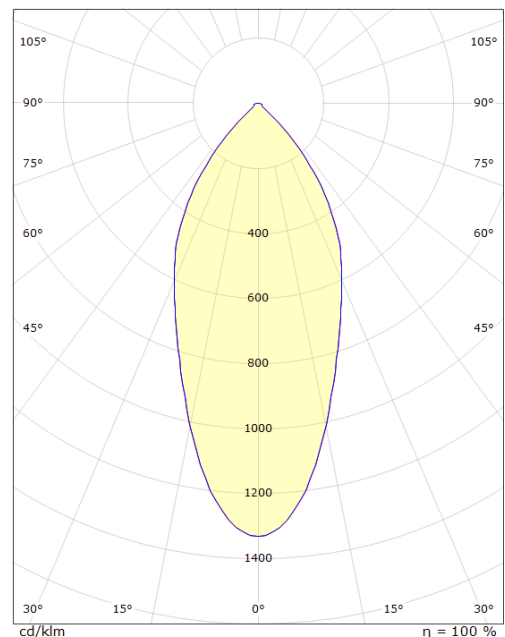

Mounting/Connection

Mounting: Recessed, Indoor / Outdoor
 Plug: Screwless terminal block
 Max. luminaires per circuit breaker: B10: 77, B16: 123, C10: 77, C16: 123

Dimensions (mm)

Height (H): 37
 Diameter (D): 94
 Cut-out: 76
 Ceiling void depth: 35
 Distance to flammable materials: 0mm
 Weight (brutto/netto): 0.48 / 0.4

Packaging

Packing dimensions: 115 x 100 x 95

7 0 2 1 9 8 9 0 4 3 2 3 2